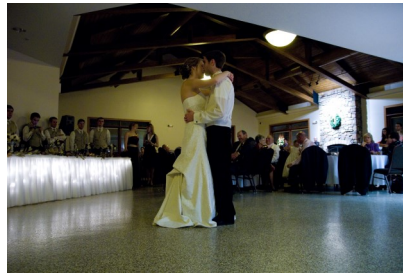

LODGE AT STRAWBERRY ACRES

950 S. McCord Rd, Holland OH

Twenty 60" round guest tables, each seating eight for a guest seating capacity of 160
Four 8 foot and four 6 foot banquet tables available for head table/buffet/cake/gift tables
Table setup and teardown provided, Linens, decorations, food & beverages not included
Kitchen use included; warming ovens, fridge/freezers, 60 cup coffee makers, ice machines.
We have no preferred caterers.

Rental time 10am to 10pm

Weekdays $1000 Weekends (Fri-Sat-Sun) $1800 (includes $500 refundable deposit)

Rental time 10am to midnight (Fri & Sat only) $2300 (includes $500 refundable deposit)

Certificate of Liability Insurance required $300,000 liability.

One room rentals with seating for 80 available,

Rental time 10a-10p.

Weekdays $850 Weekends (Fri-Sat-Sun) $1100 (includes $500 refundable deposit)

Weekends 10am to midnight (Fri/Sat only) $1300 (includes $500 refundable deposit)

Certificate of Liability Insurance required.

Use of one kitchen included.

Payment by check or money order only, payable to the Village of Holland.

BUILDING IS NOT RENTED ON MAJOR HOLIDAYS

Village of Holland

1245 Clarion Avenue
Holland OH 43528