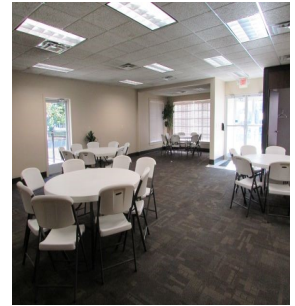

HOLLAND COMMUNITY BUILDING

940 Clarion Ave, Holland OH 43528

Setup & Pricing

Eight 60" round guest tables, each seating eight for a guest seating capacity of 64

Two 8' and one 6' banquet style table included

Outdoor covered patio with additional seating

Table setup and teardown provided, Linens, decorations, food & beverages not included

Kitchen use included; warming oven, fridge/freezer, 45 cup coffee maker, ice machine, we have no preferred caterers.

Any inflatables, bouncy houses, etc., must have their own generator

Rental time 10am to 10pm Rental Fee $325 (includes $100 refundable deposit)

Payment by check or money order only, payable to the Village of Holland.

Holland Community Building

Village of Holland
1245 Clarion Avenue
Holland OH 43528
419-865-7104