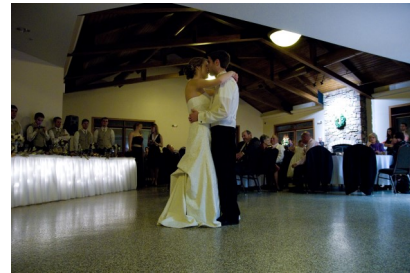

LODGE AT STRAWBERRY ACRES

950 S. McCord Rd, Holland OH

FULL LODGE RENTAL

Twenty 60" round guest tables, each seating eight for a guest seating capacity of 160

Four 8 foot and four 6 foot banquet tables available for head table/buffet/cake/gift tables

Table setup and teardown provided, Linens, decorations, food & beverages not included

Kitchen use included; warming ovens, fridge/freezers, 60 cup coffee makers, ice machines.

Rental time 10am to 10pm

Weekdays $1000 Weekends (Fri-Sat-Sun) $1800 (includes $500 deposit)

Rental time 10am to midnight (Fri & Sat only) $2300 (includes $500 deposit)

Certificate of Liability Insurance required for all lodge rentals.

HALF LODGE RENTAL

One room rentals with seating for 80 available, Use of one kitchen included.

Rental time 10a-10p.

Weekdays $850 Weekends (Fri-Sat-Sun) $1150 (includes $500 deposit)

Weekends 10am to midnight (Fri/Sat only) $1350 (includes $500 deposit)

Certificate of Liability Insurance required for all lodge rentals. Payment by check or money order, payable to the Village of Holland. Credit card payments are accepted in person at the Village Municipal Office. (3% fee added) No cash is accepted.

Building is not rented on major holidays

Village of Holland
1245 Clarion Avenue
Holland OH 43528
419-865-7104